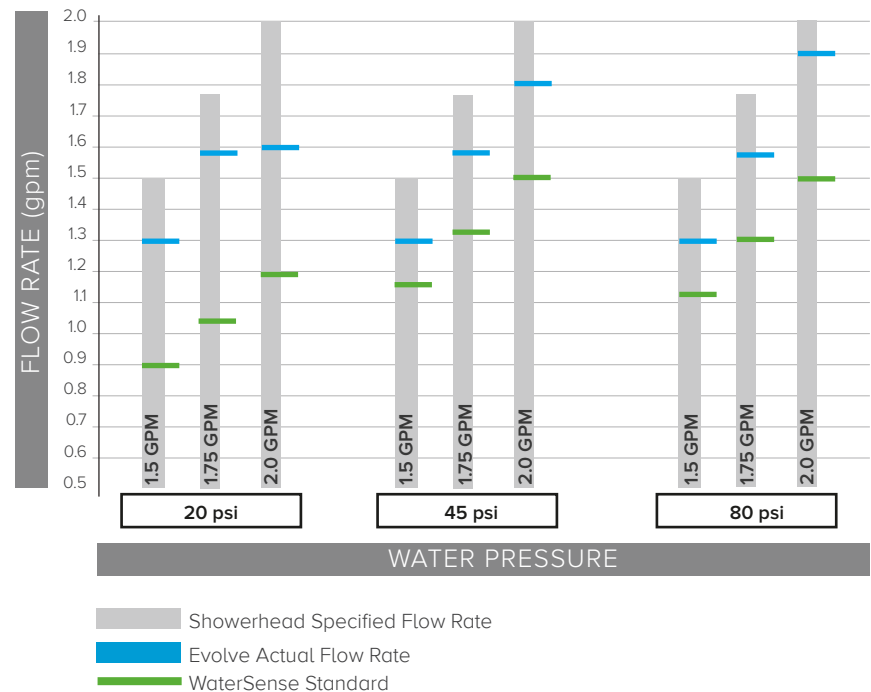

Multifunction Showerhead

CERTIFIED SUPERIOR PERFORMANCE

part	max flow at 80 psi	min flow at 45 psi
1.5 gpm Showerhead	1.5gpm (5.7 L/min)	1.1gpm (4.2 L/min)
1.75 gpm Showerhead	1.75gpm (6.6 L/min)	1.3gpm (4.9 L/min)
2.0 gpm Showerhead	2.0gpm (7.6 L/min)	1.5gpm (5.7 L/min)

FEATURES

- Full body spray, massage spray & pause
- 50 rub-clean, anti-clog spray nozzles
- Pressure compensating flow regulation
- 3 year warranty

PHYSICAL CHARACTERISTICS

- ABS 1/2" NPT fittings (female)
- Plated ABS body
- Spray face diameter: 3.125" (8 cm)
- Length: 3.125" (8 cm)
- Weight: 4.25 oz (.12 kg)

PRODUCT SPECIFICATION

The Multifunction Showerhead has ABS fittings and shall attach to shower arms with 1/2" NPT male fittings; has two distinct spray patterns; a 50 nozzle full body spray and a massaging spray. In addition, a pause feature enables users to save additional water and energy during their shower while soaping-up or shaving. The Multifunction Showerhead is both WaterSense and cUPC certified.

PERFORMANCE VS. WATERSENSE STANDARD

WaterSense was created by the EPA to establish minimum performance requirements for efficient showerheads with the goal of improving user satisfaction. This showerhead exceeds the WaterSense standard and, as a result, users receive a great feeling, water and energy saving shower regardless of their home's water pressure.