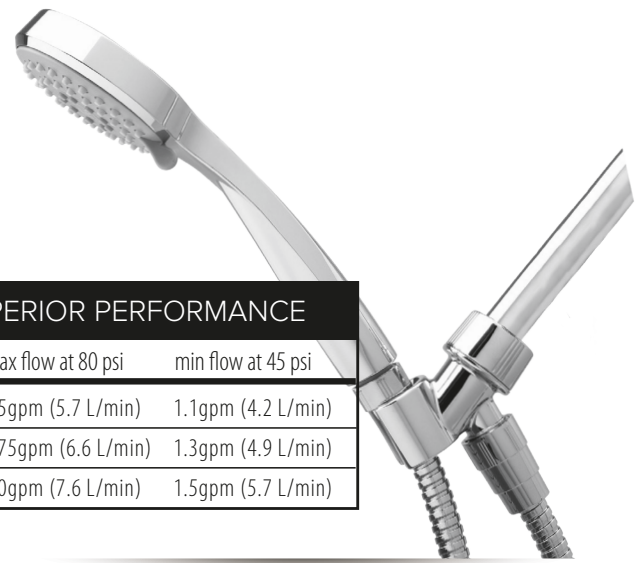

evolve™

Multifunction Handshower

WITH MASSAGE & PAUSE

FEATURES

- Full body spray, massage spray & pause
- 50 rub-clean, anti-clog spray nozzles
- Pressure compensating flow regulation
- Stainless steel hose
- Shower arm mounting bracket
- 3 year warranty

PHYSICAL CHARACTERISTICS

- Handshower:
 - impact resistant ABS body
 - multi-function spray pattern
 - 50 rub-clean, anti-clog spray nozzles
- Hose: 59" stainless steel with ABS fittings
- Mount: ABS ½" NPT fittings (female)
- Weights:
 - hand shower: 5.0 oz. (.14 kg)
 - mounting bracket: 1.85 oz (.05 kg)
 - hose: 6.65 oz. (.19 kg)
- Spray face diameter: 3.125" (8 cm)
- Length: 9" (23 cm)

CERTIFIED SUPERIOR PERFORMANCE

part	max flow at 80 psi	min flow at 45 psi
1.5 gpm Showerhead	1.5gpm (5.7 L/min)	1.1gpm (4.2 L/min)
1.75 gpm Showerhead	1.75gpm (6.6 L/min)	1.3gpm (4.9 L/min)
2.0 gpm Showerhead	2.0gpm (7.6 L/min)	1.5gpm (5.7 L/min)

PRODUCT SPECIFICATION

The Multifunction Handshower shall attach to shower arms with ½" NPT male fittings. The handshower has two distinct spray patterns; a 50 nozzle full body spray and a massaging spray. In addition, a pause feature enables users to save additional water and energy during their shower while soaping-up or shaving. The Multifunction Handshower includes a shower arm mounting bracket and 59" stainless steel hose with ABS fittings. The unit is both WaterSense and cUPC certified.