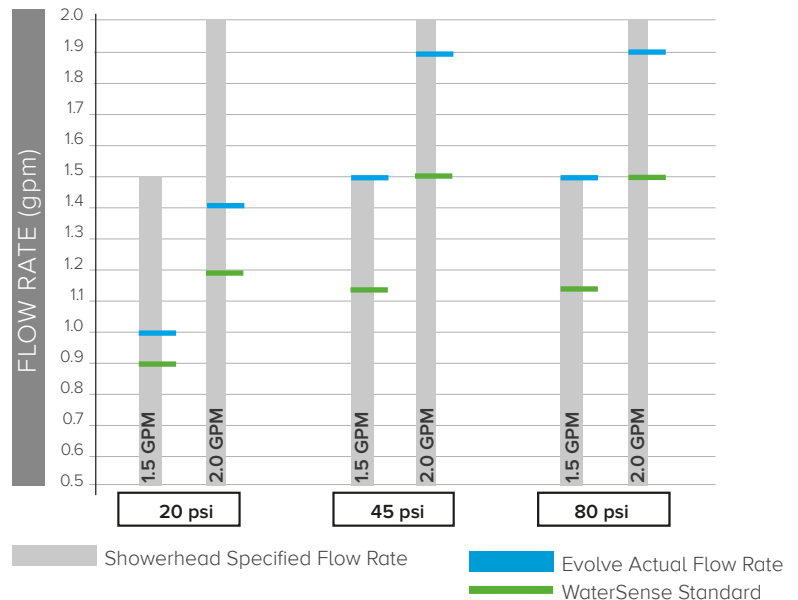

PHYSICAL CHARACTERISTICS

- Handshower:
 - impact resistant ABS body
 - multi-function spray pattern
 - 50 rub-clean, anti-clog spray nozzles
- Hose: 59" stainless steel with ABS fittings
- Mount: ABS ½" NPT fittings (female)
- Weights:
 - hand shower: 5.0 oz. (.14 kg)
 - mounting bracket: 1.85 oz (.05 kg)
 - hose: 6.65 oz. (.19 kg)
- Spray face diameter: 3.125" (8 cm)
- Length: 9" (23 cm)

CERTIFIED SUPERIOR PERFORMANCE

part	max flow at 80 psi	min flow at 45 psi
1.5 gpm Showerhead	1.5gpm (5.7 L/min)	1.1gpm (4.2 L/min)
1.75 gpm Showerhead	1.75gpm (6.6 L/min)	1.3gpm (4.9 L/min)
2.0 gpm Showerhead	2.0gpm (7.6 L/min)	1.5gpm (5.7 L/min)

PRODUCT SPECIFICATION

The Multifunction Handshower shall attach to shower arms with ½" NPT male fittings. The handshower has two distinct spray patterns; a 50 nozzle full body spray and a massaging spray. In addition, a pause feature enables users to save additional water and energy during their shower while soaping-up or shaving. The Multifunction Handshower includes a shower arm mounting bracket and 59" stainless steel hose with ABS fittings. The unit is both WaterSense and cUPC certified.

PERFORMANCE VS. WATERSENSE STANDARD

WaterSense was created by the EPA to establish minimum performance requirements for efficient showerheads with the goal of improving user satisfaction. This showerhead exceeds the WaterSense standard and, as a result, users receive a great feeling, water and energy saving shower regardless of their home's water pressure.