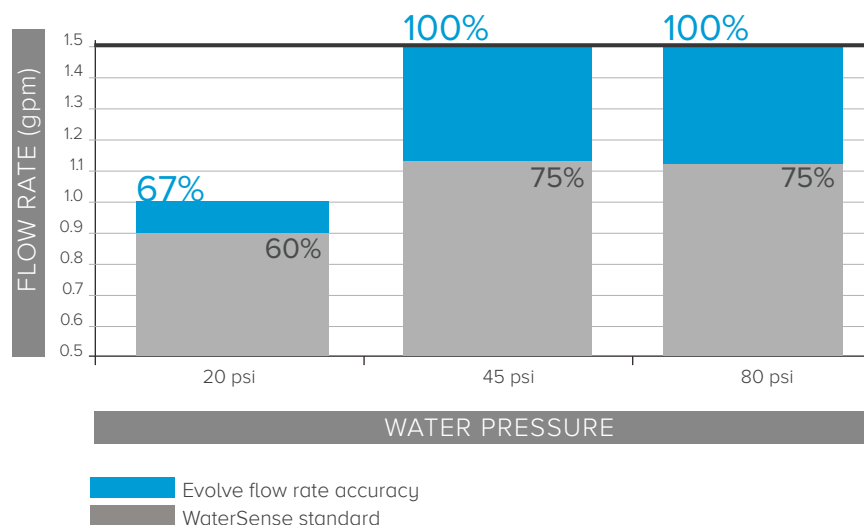

SPECIFIC MODEL MEETS OR EXCEEDS THE FOLLOWING:

- WaterSense & Uniform Plumbing Codes (cUPC): IAPMO IGC 244-2007a & ASME A112.18.1 / CSA B125.1-11
- Conforms to A112.18.1M. For use with automatic compensating valves rated at 1.1 gpm (4.2 L/min) or less.

CERTIFIED SUPERIOR PERFORMANCE

part	max flow at 80 psi	min flow at 45 psi
1.5 gpm Showerhead	1.5gpm (5.7 L/min)	1.1gpm (4.2 L/min)
1.75 gpm Showerhead	1.75gpm (6.6 L/min)	1.3gpm (4.9 L/min)
2.0 gpm Showerhead	2.0gpm (7.6 L/min)	1.5gpm (5.7 L/min)

PRODUCT SPECIFICATION

The Multifunction Handshower shall attach to shower arms with ½" NPT male fittings. The handshower has two distinct spray patterns; a 50 nozzle full body spray and a massaging spray. In addition, a pause feature enables users to save additional water and energy during their shower by lowering the flow to a slight trickle while soaping-up or shaving. The Multifunction Handshower includes a shower arm mounting bracket and 59" stainless steel hose with ABS fittings. The unit is both WaterSense and cUPC certified.

PERFORMANCE VS. WATERSENSE STANDARD

WaterSense was created by the EPA to establish minimum performance requirements for efficient showerheads with the goal of improving user satisfaction. This showerhead exceeds the WaterSense standard and, as a result, users receive a great feeling, water and energy saving shower regardless of their home's water pressure.

SPECIFIED MODEL

MODEL	DESCRIPTION	FINISH	SPRAY PATTERN	FLOW RATE	PKG
EV3040-CP150-SB	WaterSense Handshower	chrome	multi	1.5 gpm (5.7 L/min)	single
EV3040-CP175-SB	WaterSense Handshower	chrome	multi	1.75 gpm (6.6 L/min)	single
EV3040-CP200-SB	WaterSense Handshower	chrome	multi	2.0 gpm (7.6 L/min)	single
EV3040-CP150-BP	WaterSense Handshower	chrome	multi	1.5 gpm (5.7 L/min)	bulk
EV3040-CP175-BP	WaterSense Handshower	chrome	multi	1.75 gpm (6.6 L/min)	bulk
EV3040-CP200-BP	WaterSense Handshower	chrome	multi	2.0 gpm (7.6 L/min)	bulk